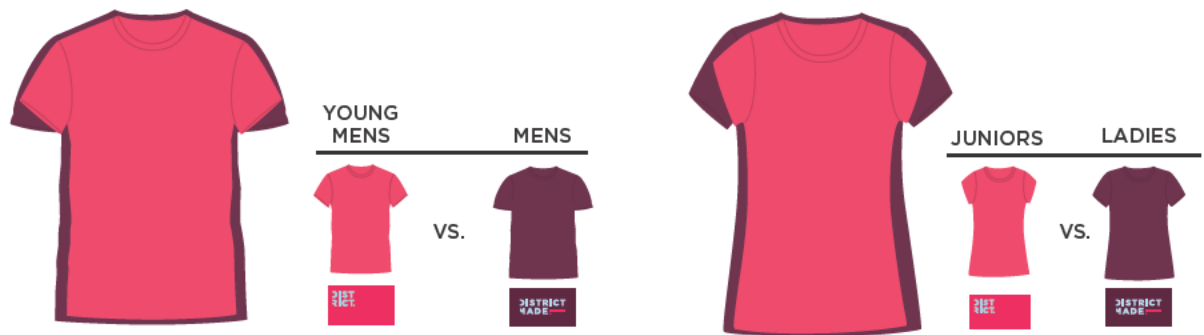

# COMPARE THE FIT

## SIZE CHART

**DISTRICT**

*Shorter & trimmer sleeve  
Slimmer & trimmer fit*

YOUNG MENS SIZES	XS	S	M	L	XL	2XL	3XL	4XL
CHEST	32-34	35-36	37-39	40-42	43-45	46-48	49-51	52-54
WAIST	25-27	28-30	31-33	34-36	37-39	40-42	43-45	46-48